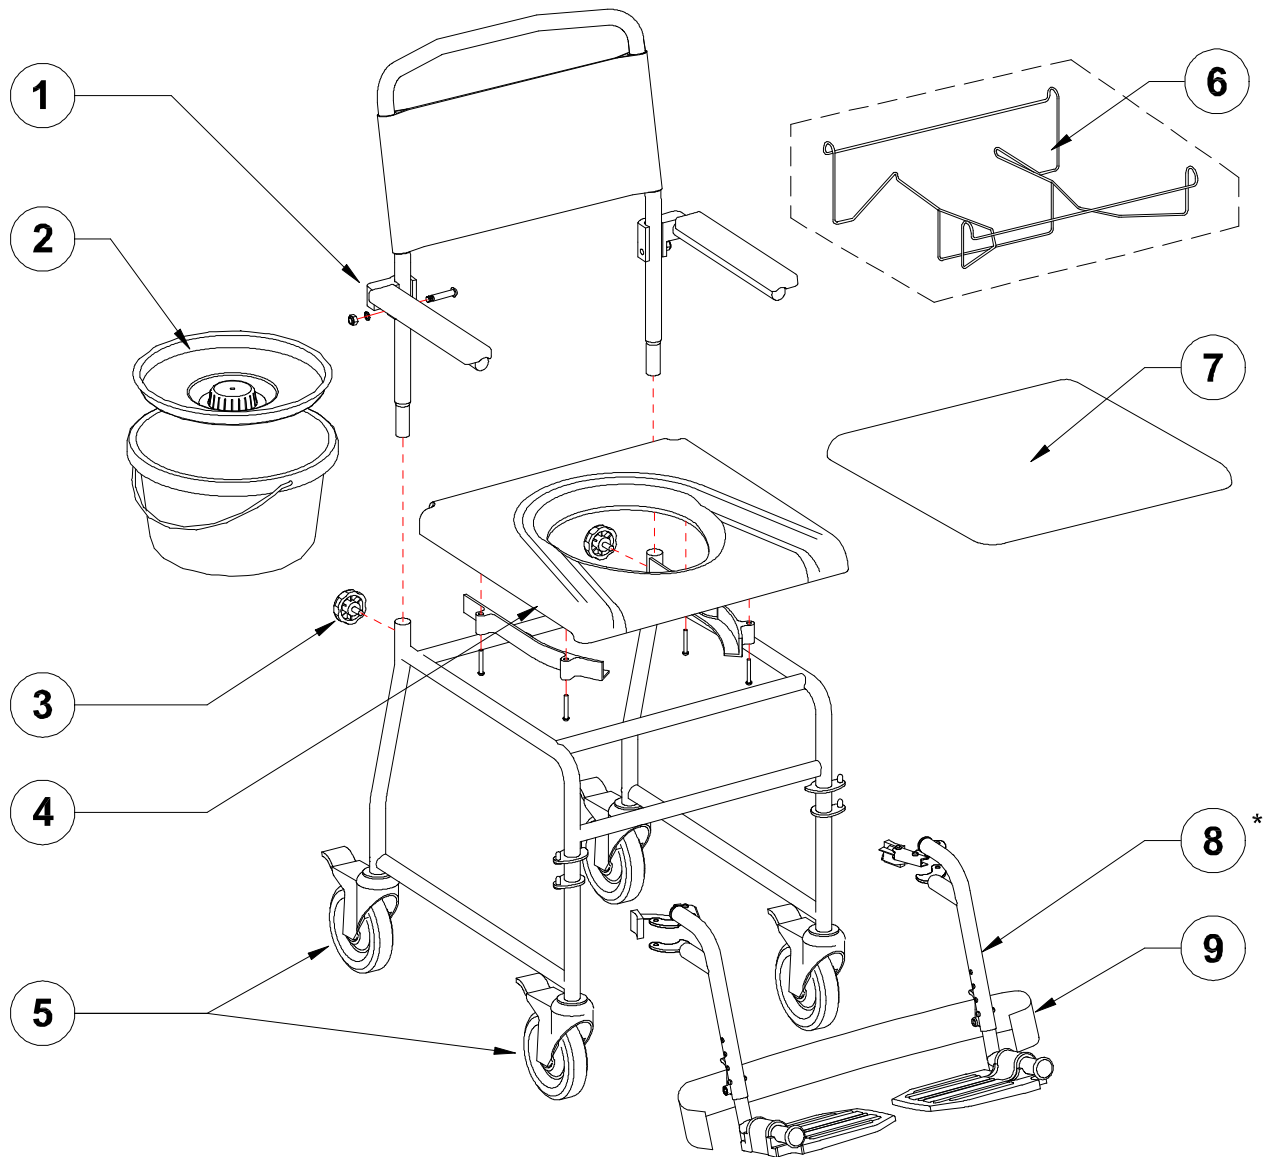

770-375 EURO COMMODE (WITH 4 LOCKING CASTERS)

Item #	AMG Part #	Item Description	Qty Per Unit	Pkg Qty
1.	B01-231	Armrest with Hardware	1 PR	1 PR
2.	B01-710	Pail and Cover	1 EA	1 EA
3.	A01-412	Tightening Knob for Backrest	2 EA	1 EA
4.	B01-260	Toilet Seat with Pail Bracket	1 EA	1 EA
5.	770-364	5" Locking Caster	4 EA	1 EA
6.	770-359	Bedpan Holder (Optional Accessory)	1 EA	1 EA
7.	A01-431	Padded Seat, Blue	1 EA	1 EA
* 8.	B02-306	Swing-Away Footrests, Tool-free Adjustable (Left & Right)	1 PR	1 PR
9.	A01-432	Velcro Heel Strap	1 EA	1 EA