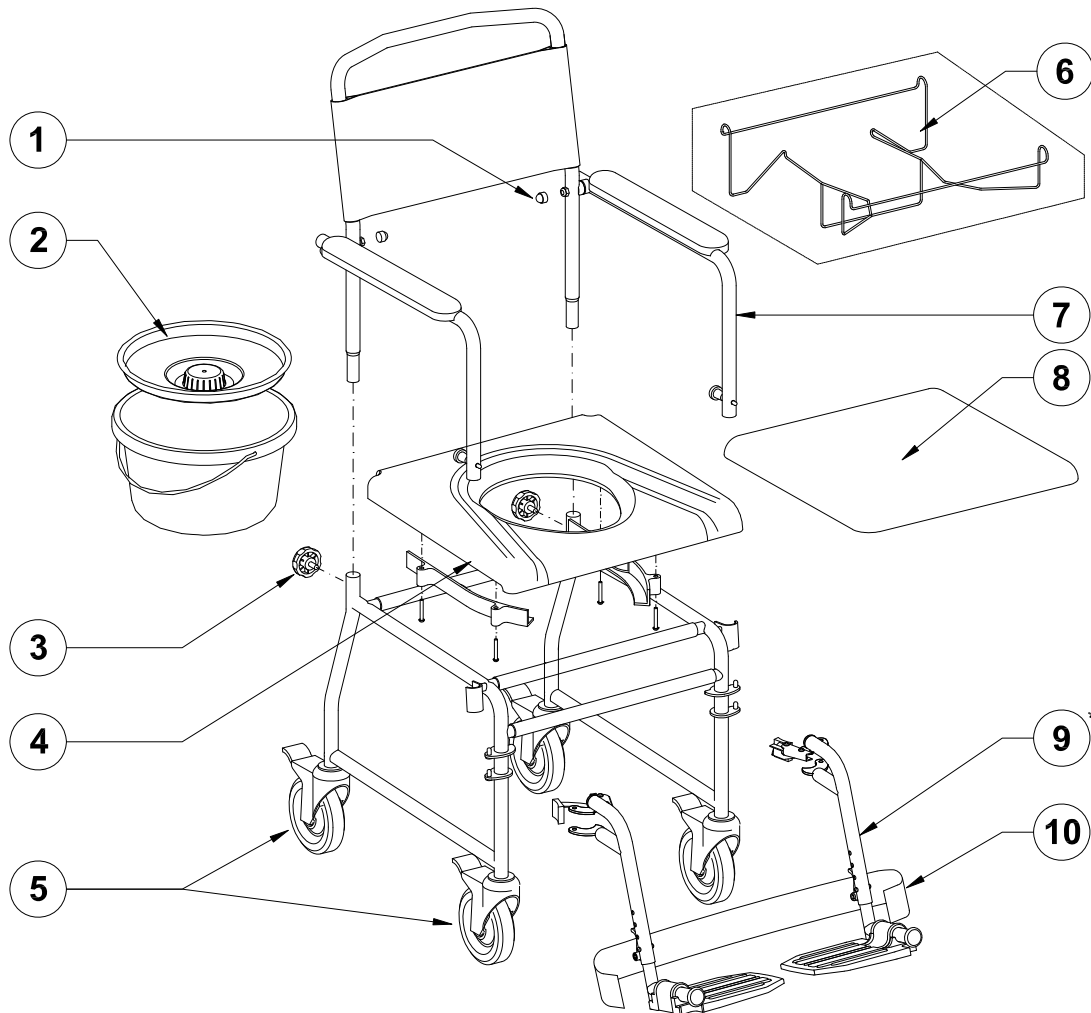

770-365 EURO COMMODOE (WITH 4 LOCKING CASTERS)

Item #	AMG Part #	Item Description	Qty Per Unit	Pkg Qty
1.	770-369	Black Cap	1 PR	1 PR
2.	B01-710	Pail and Cover	1 EA	1 EA
3.	A01-412	Tightening Knob for Backrest	2 EA	1 EA
4.	B01-260	Toilet Seat with Pail Bracket	1 EA	1 EA
5.	770-364	5" Locking Caster	4 EA	1 EA
6.	770-359	Bedpan Holder (Optional Accessory)	1 EA	1 EA
7.	770-361	Armrest with Hardware (left and right)	! PR	! PR
8.	770-367	Padded Seat, Black	1 EA	1 EA
* 9.	B02-306	Swing-Away Footrests, Tool-free Adjustable (Left & Right)	1 PR	1 PR
10.	A01-432	Velcro Heel Strap	1 EA	1 EA