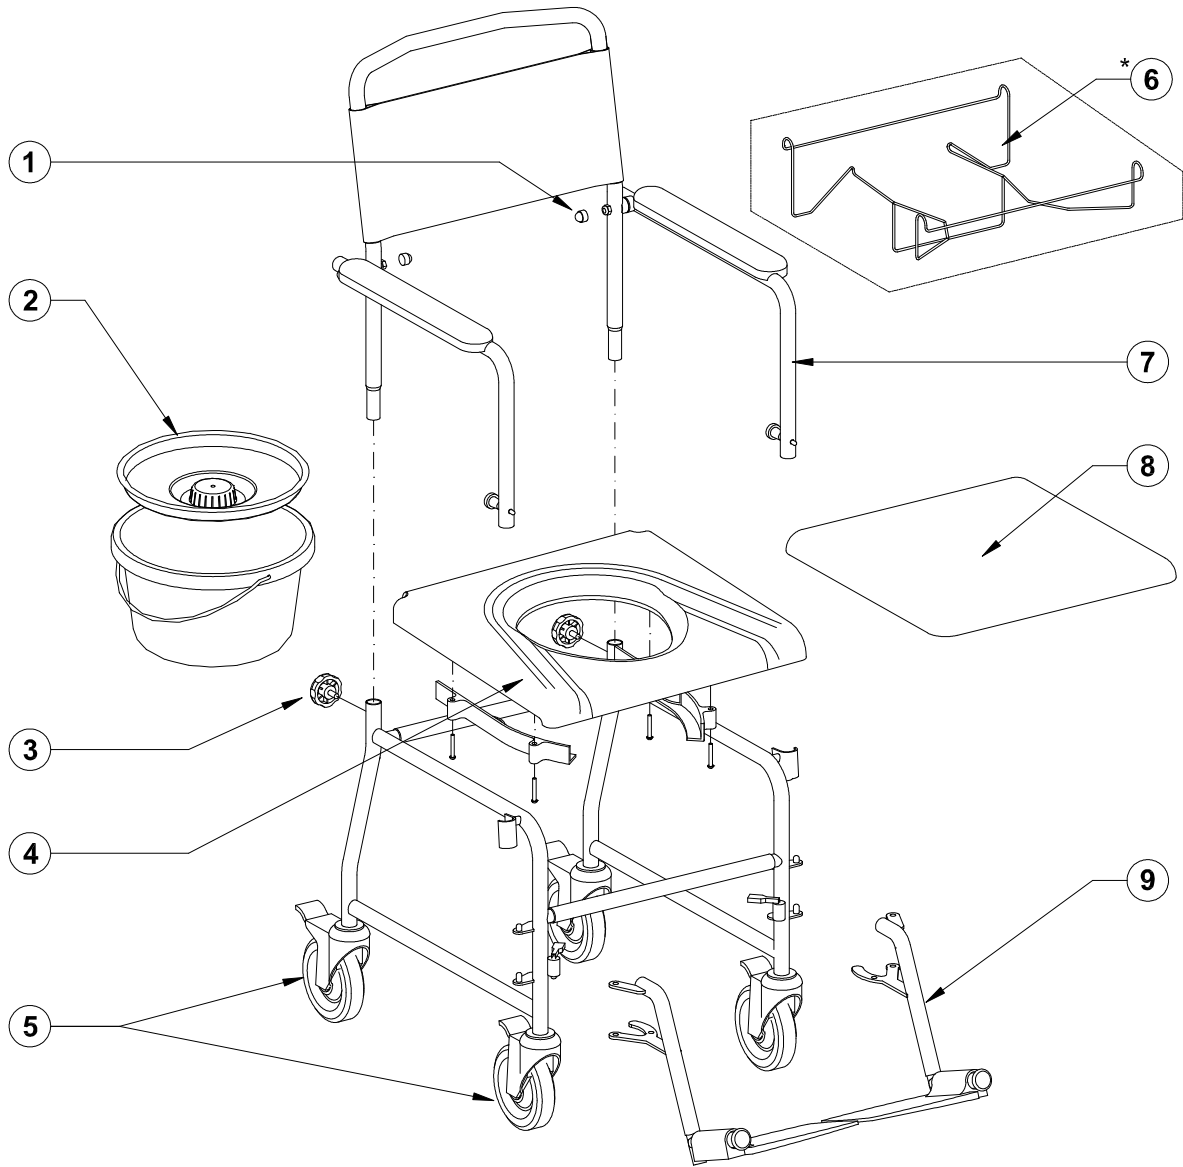

770-365 EURO COMMODE (WITH 4 LOCKING CASTERS)

Item #	AMG Part #	Item Description	Qty Per Unit	Pkg Qty
1.	770-369	Black Cap	1 PR	1 PR
2.	B01-710	Pail and Cover	1 EA	1 EA
3.	A01-412	Tightening Knob for Backrest	2 EA	1 EA
4.	B01-260	Toilet Seat with Pail Bracket	1 EA	1 EA
5.	770-364	5" Locking Caster	4 EA	1 EA
6*.	770-359	Bedpan Holder (Optional Accessory)	1 EA	1 EA
7.	770-361	Armrest with Hardware (left and right)	1 PR	1 PR
8.	770-367	Padded Seat	1 EA	1 EA
9.	770-368	Swing-Away Footrests, Left & Right	1 PR	1 PR